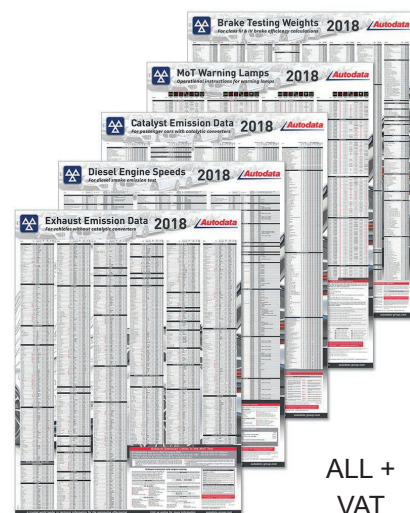

Vehicle system and repair information

- Engine management
- Clutches
- Diesel exhaust gas after treatment
- ABS/ESP
- Airbags
- Air Conditioning

Diagnostic and troubleshooting

- Wiring diagrams, fuse boxes & relays
- DTC troubleshooting
- Control module pin data
- Electronic component locations
- Component testing
- Known fixes and bulletins

Pricing + vat

FREE 14 Day Trial Available

PRODUCT	1 User	2 Users	5 Users
Service and Maintenance	£552	£635	£772
Diagnostic and Repair	£919	£1059	£1,286

Autodata For Motorcycles Also Available

Covers motorcycles, scooters, quad bikes and off-road bikes from 1980 - 2017. Covers over 8,000 models from 62 manufacturers worldwide. Quick and easy access to service and repair technical information.

It can be added to, and accessed via your existing Autodata subscription or as a standalone subscription.

**Annual Licence - 1 User £226,
2 User £260, 3 User £317.00**

WALL CHARTS

18-3500	Brake Testing Weights	£29.50
18-3150	MOT Warning Lamps	£29.50
18-1250	Diesel Engine Speeds	£29.50
18-1550	Exhaust Emission Data	£29.50
18-1570	Catalyst Emission Data	£29.50
18-MOT-3P	3 Pack of MOT charts (3500,3150 & 1550)	£61.00
18-MOT-5P	5 Pack of MOT charts (MOT-3P + 1250 & 1570)	£87.50
18-3300	Tyre Pressures & Wheel Nut Tightening	£29.50
18-3400	Front Wheel Tracking	£29.50
18-3400-2P	2 Pack Tyre Pressure & Wheel Tracking	£49.00